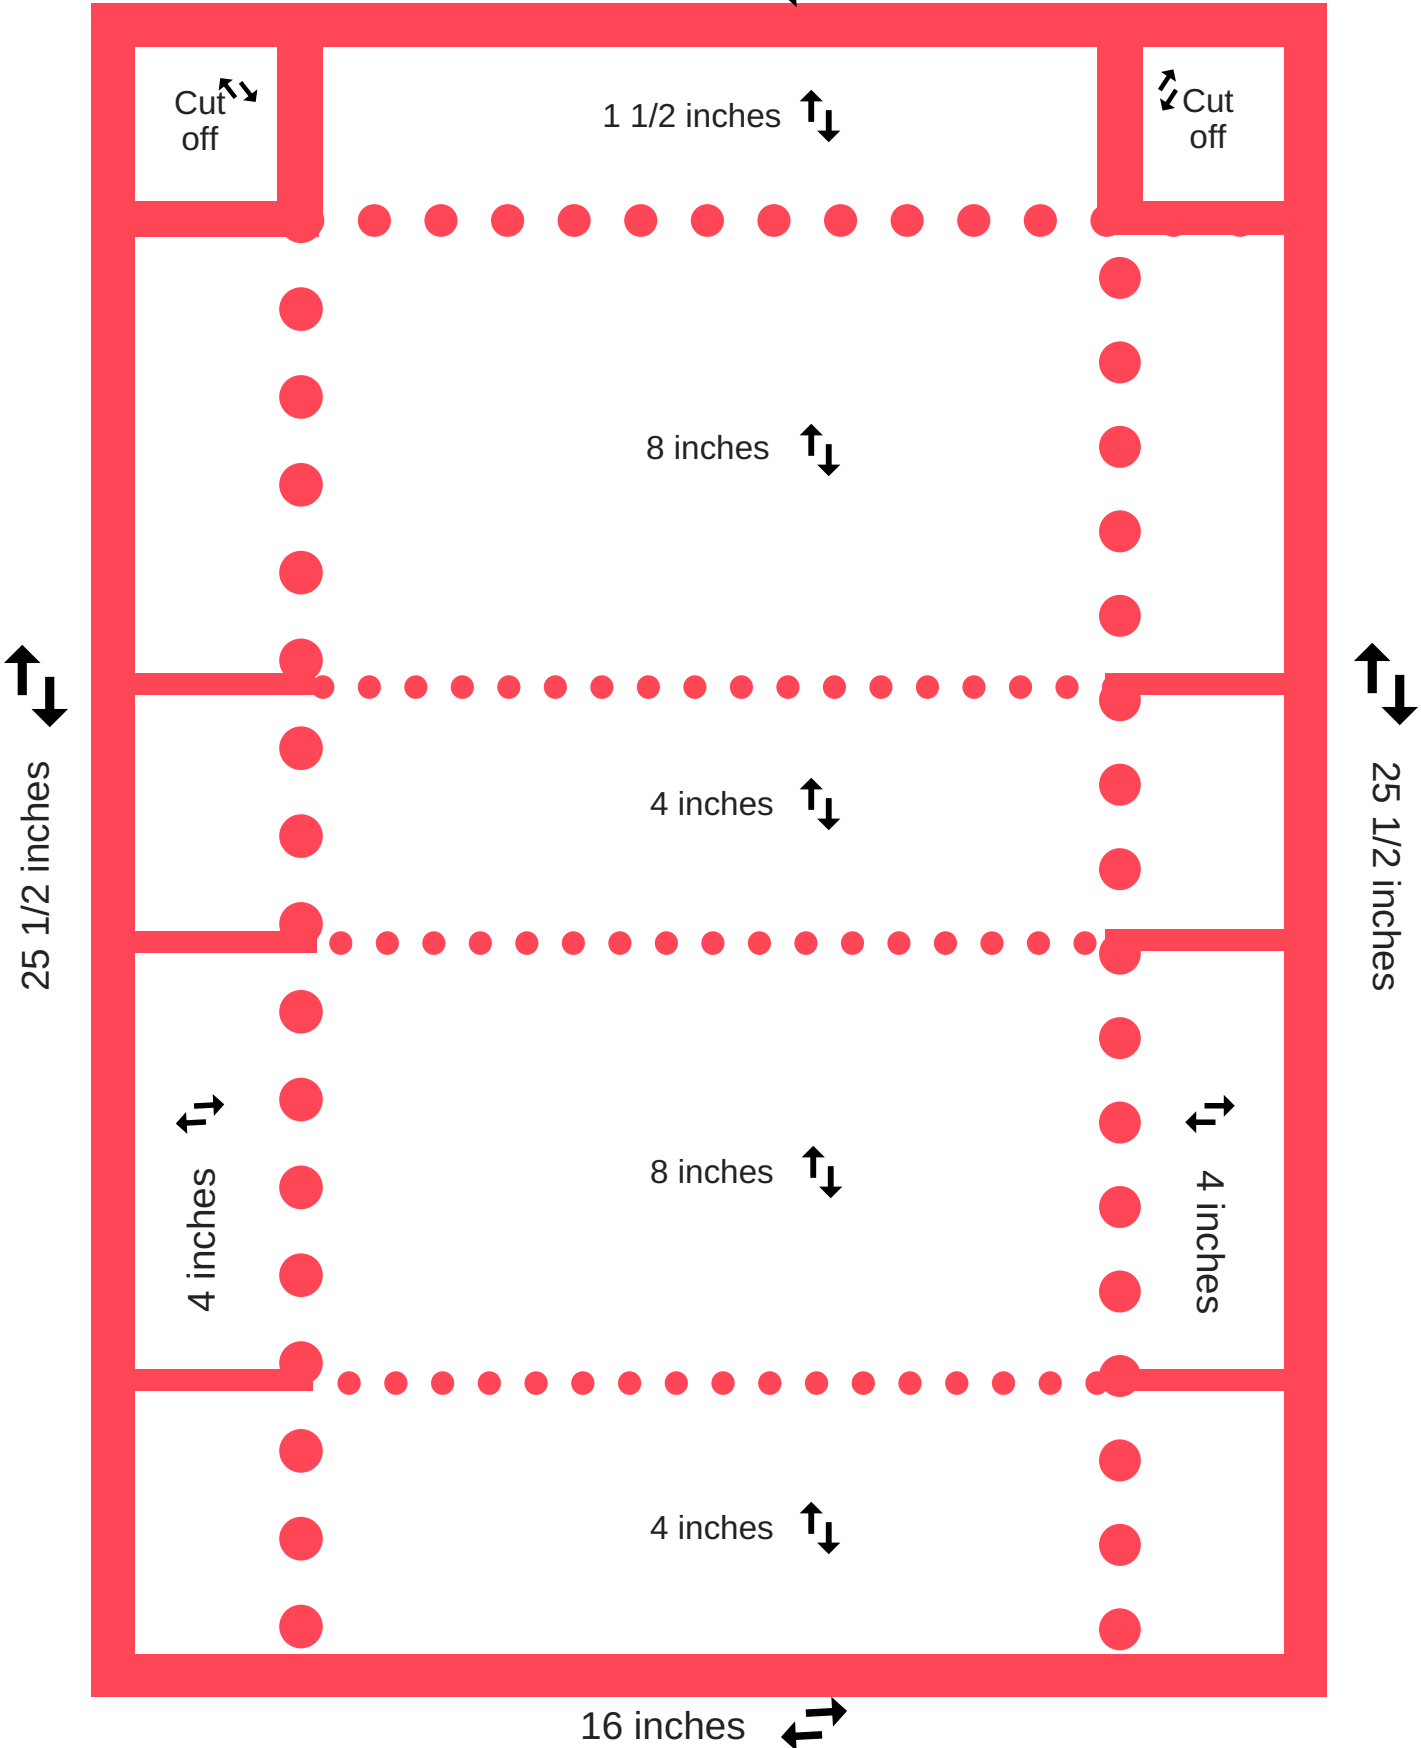

# Treat Box Diagram

Solid Lines = cut lines  
Dashed Lines = fold lines

16 inches

1 1/2 inches

8 inches

4 inches

8 inches

4 inches

Cut off

Cut off

25 1/2 inches

25 1/2 inches

4 inches

4 inches

16 inches